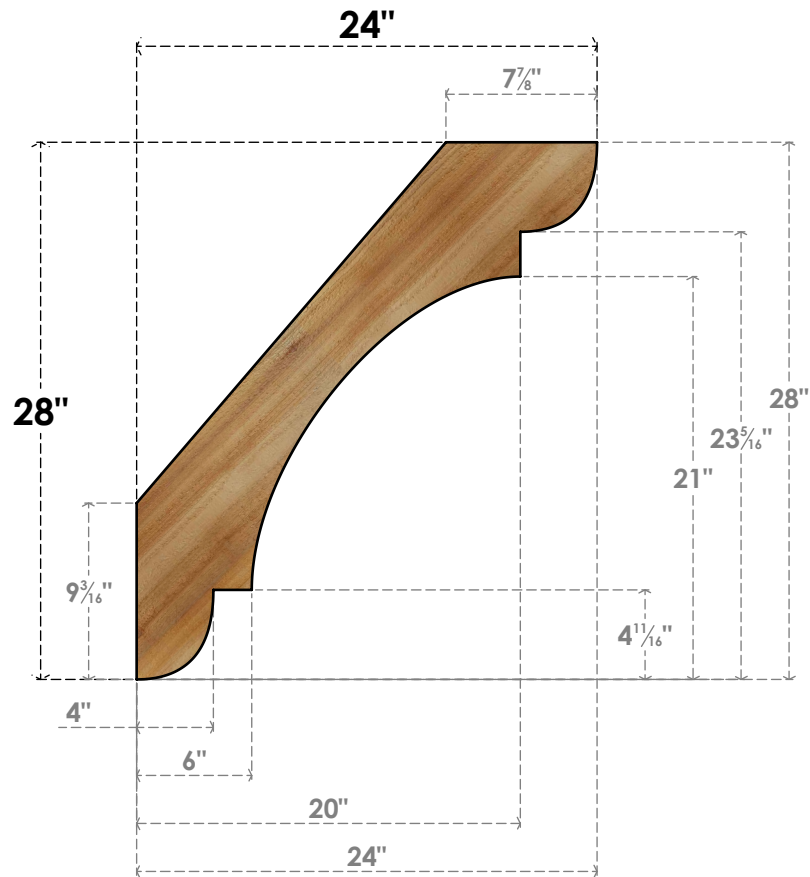

BRC06X24X28OLY00RWR

6"W X 24"D X 28"H OLYMPIC ROUGH SAWN BRACE, WESTERN RED CEDAR

SIDE

FRONT

EKENA MILLWORK
 2300 WEST MAIN ST.
 CLARKSVILLE, TX 75426
 TOLL FREE: 866-607-0453
 WWW.EKENAMILLWORK.COM

NOTES

1. INSTALLATION TO BE COMPLETED IN ACCORDANCE WITH MANUFACTURER'S SPECIFICATIONS.
2. DRAWING MAY NOT BE TO SCALE
3. THIS DRAWING IS INTENDED FOR DESIGN AND PLANNING PURPOSES ONLY.
4. ALL INFORMATION CONTAINED HEREIN WAS CURRENT AT THE TIME OF DEVELOPMENT BUT MUST BE REVIEWED AND APPROVED BY THE PRODUCT MANUFACTURER TO BE CONSIDERED ACCURATE.
5. PRODUCTS ARE NOT KILN DRIED. THIS ITEM IS UNIQUE AND WILL CONTAIN THE NATURAL VARIATIONS THAT THE WOOD SPECIES OFFERS. THIS MAY RESULT IN VARIATIONS UP TO 1/4"